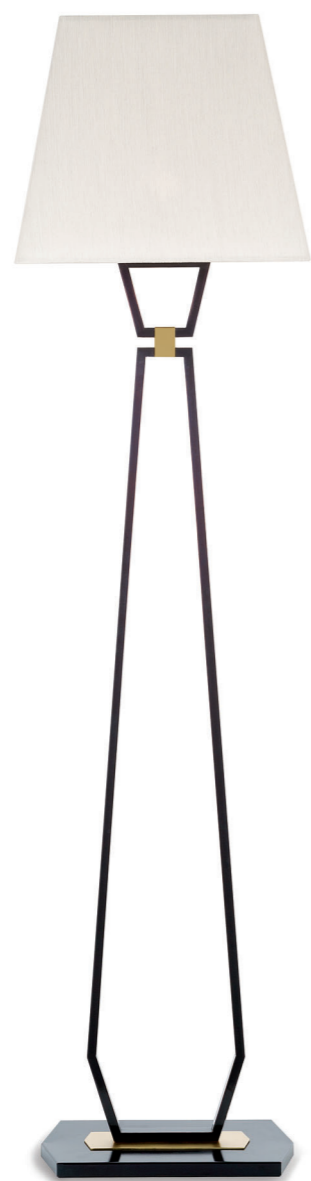

TRAPEZE  
Collection

### TRAPEZE FLOOR LAMP

L.48 X D.32 X H.180 (CM)

Structure and details in burnished and natural brass. Metal base. Raw linen shade  
Struttura e dettagli in ottone brunito e naturale. Base in metallo. Paralume in lino grezzo

### TRAPEZE CHANDELIER

L.156 X D.60 X H.95 (CM)

Structure and details in burnished and natural brass. Gold trevira wave shades  
Struttura e dettagli in ottone brunito e naturale. Paralumi in rete trevira oro